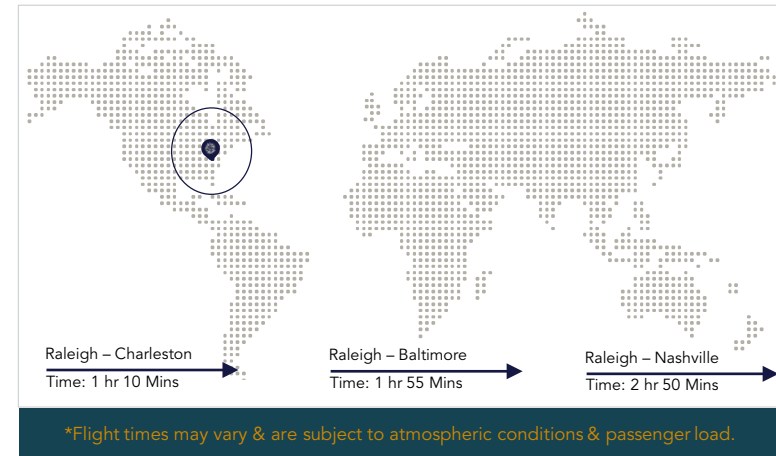

CIRRUS SR22

PERFORMANCE

- ✈ Maximum Range: 700 nm
- ✈ Cruising Speed: 190 mph
- ✈ Maximum Altitude: 17,500 ft.

FEATURES

- ❄ Air Conditioning
- 🔌 Power outlet (110V)
- 📡 XM Satellite Radio

SPECIFICATIONS

- 👤 Crew: 1
- 👤 Passengers: 2-3
- ➡ Cabin Length: 10 ft 2 in
- ⬆ Cabin Height: 4 ft 2 in
- ⬆ Cabin Width: 4 ft 10 in
- 🧳 Baggage Capacity: 32 ft³